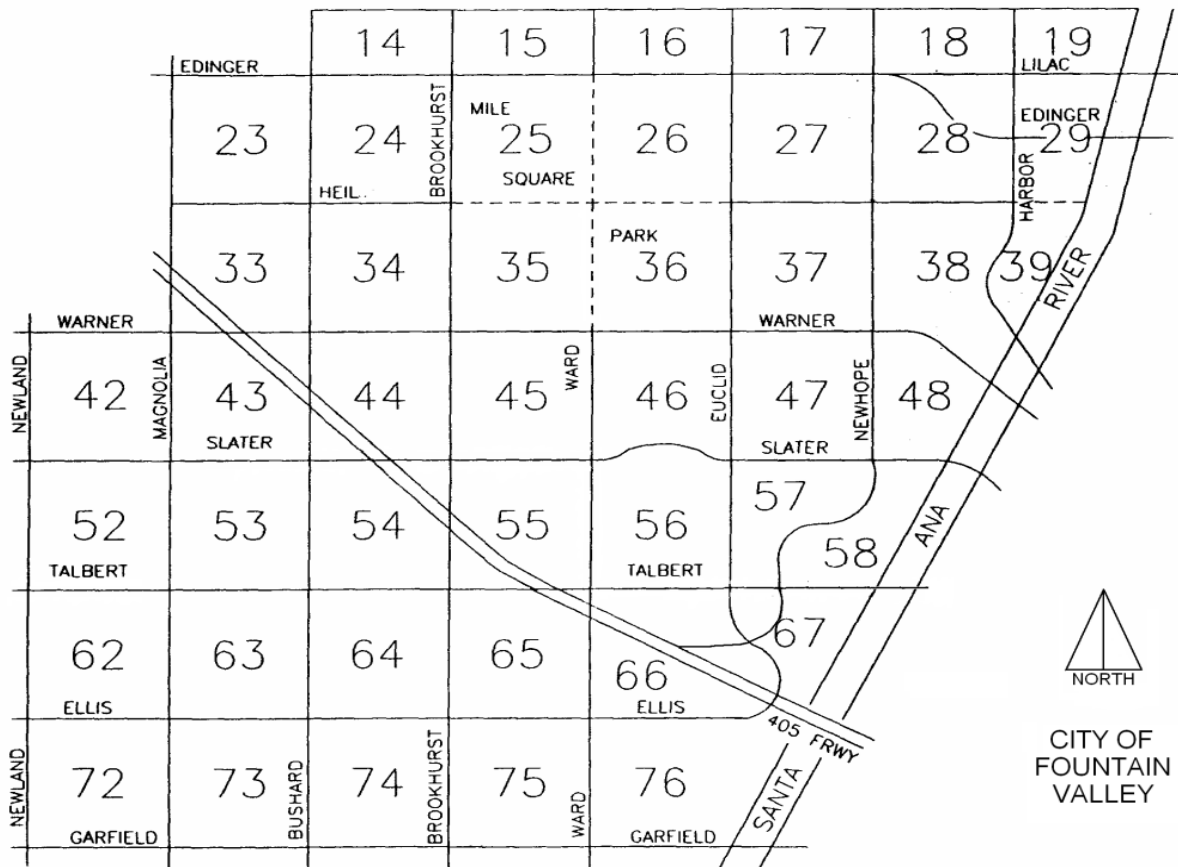

FOUNTAIN VALLEY POLICE DEPARTMENT

CRIME TRENDS AND ANALYSIS

JULY 2009

Fountain Valley Reporting Districts (RD)