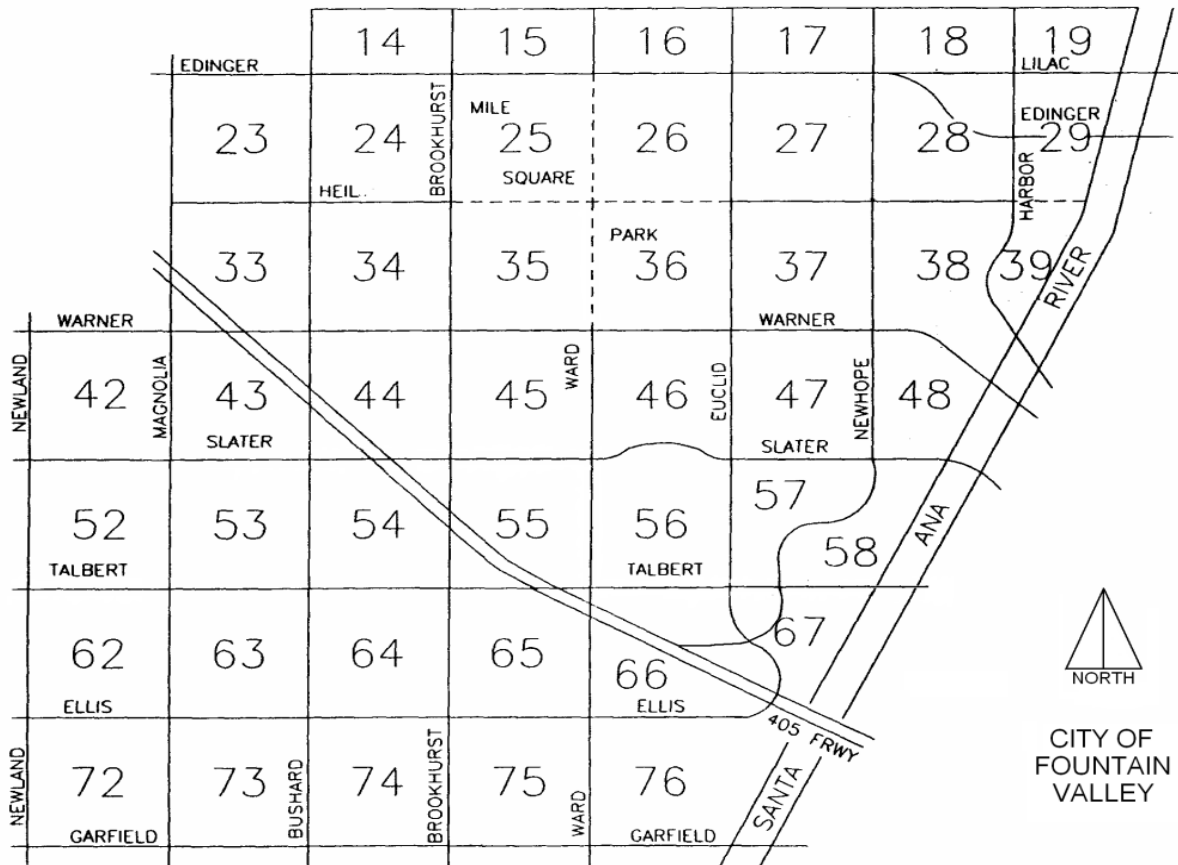

FOUNTAIN VALLEY POLICE DEPARTMENT

CRIME TRENDS AND ANALYSIS

DECEMBER 2009

Fountain Valley Reporting Districts (RD)