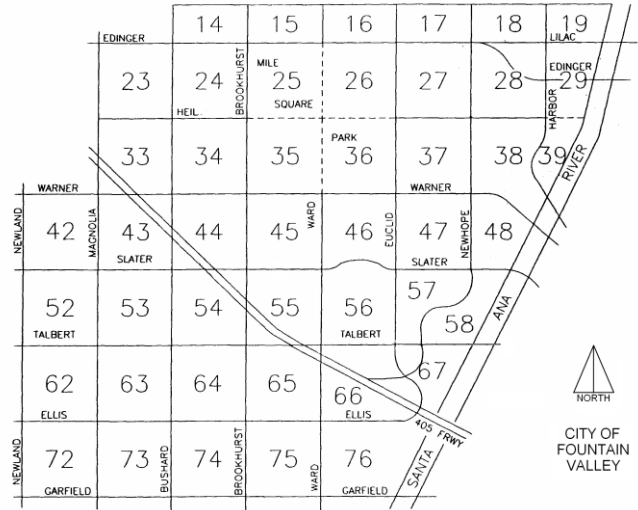

FOUNTAIN VALLEY REPORTING DISTRICTS

AUGUST 2008 RESIDENTIAL BURGLARIES				
RD	STREET	DATE	TIME	ENTRY
29	HARBOR	8-01	3:30pm	NF
42	SANTA ISABEL	8-05	7:50am	F
37	MCCABE RIVER	8-08	6:30am	NF
48	SLATER	8-09	3:00pm	F
42	SANTA BARBARA	8-25	4:00pm	F
27	PRIMROSE	8-29	5:00am	F

AUGUST 2008 THEFT FROM VEHICLE	
TOTAL THEFTS FROM VEHICLES	33
RD WITH THE HIGHEST OCCURANCE: RD = 45	

AUGUST 2008 TOTAL STOLEN VEHICLES	
RD WITH HIGHEST OCCURANCE	N/A

SEPTEMBER 2008 RESIDENTIAL BURGLARIES				
RD	STREET	DATE	TIME	ENTRY
53	EL VALLE	9-03	1:30pm	NF
46	LA CARTA	9-05	8:10am	NF
75	SAN MARCOS	9-08	1:00am	F
65	TRUCKEE RIVER	9-09	4:20pm	F
52	SALMON	9-10	8:50am	F
44	WARNER	9-10	4:30pm	NF
55	SAN CLEMENTE	9-11	4:30pm	F

SEPTEMBER 2008 THEFT FROM VEHICLE	
TOTAL THEFTS FROM VEHICLES	25
RD WITH THE HIGHEST OCCURANCE: RD = 45	

SEPTEMBER 2008 TOTAL STOLEN VEHICLES	
RD WITH HIGHEST OCCURANCE	N/A

OBSERVE YOUR NEIGHBORHOOD
What to do if you see someone going door-to-door in your neighborhood: Observe for awhile.

If, after a few houses are visited, one or more of the persons tries a door to see if it is locked, looks into windows or goes into a back or side yard, it could be a burglar. Such action is even more suspicious if one person remains in the front of the residence or in a car parked nearby. Call the Fountain Valley Police Department or 9-1-1 immediately; do not wait for the person to leave.

THE FOUNTAIN VALLEY NEIGHBORHOOD WATCH NEEDS YOUR HELP

We are looking for volunteers who would be willing to deliver newsletters on a temporary basis to fill in for regular block representatives who are on vacation, ill or otherwise unable to fulfill their obligations for a specific time period. Ideally, we would like to have at least four people (one for each section of the city) to take over an area as needed. Quantities delivered door-to-door vary. If you would like to volunteer, please call the Neighborhood Watch Office at 1-714-593-4488 and leave your name, phone number and section of the city you live in (SE, NE, NW or SW) and your call will be returned as soon as possible. Thank you for considering this opportunity to become involved in your community!