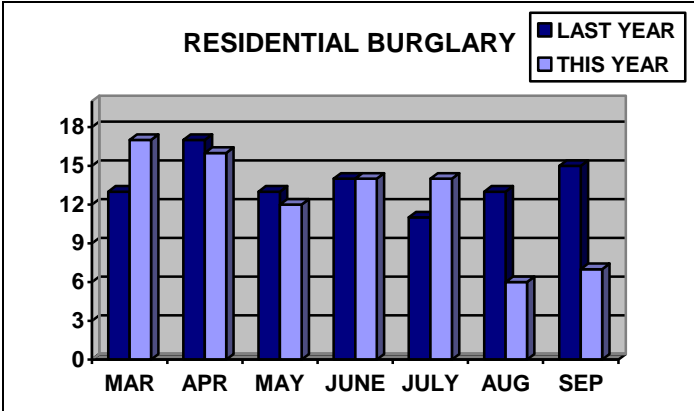

Community Policing

If you have a concern regarding crime trends or are seeking assistance in solving neighborhood issues, please contact the Watch Commander at 1-714-593-4487