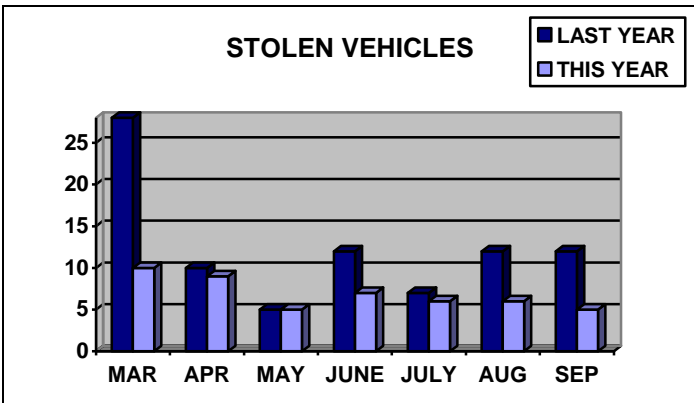

Community Policing

If you have a concern regarding crime trends or are seeking assistance in solving neighborhood issues, please contact the Watch Commander at 1-714-593-4487