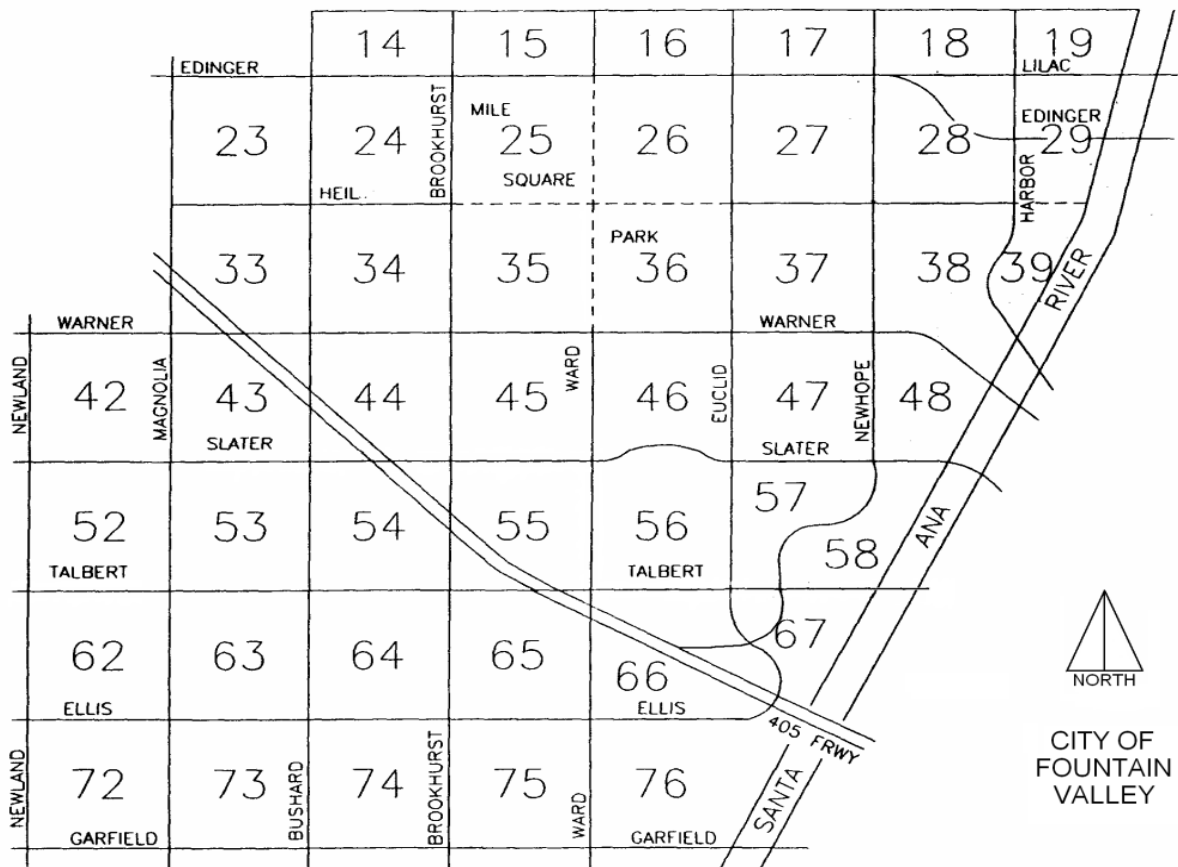

FOUNTAIN VALLEY POLICE DEPARTMENT

CRIME TRENDS AND ANALYSIS

OCTOBER 2011

Fountain Valley Reporting Districts (RD)